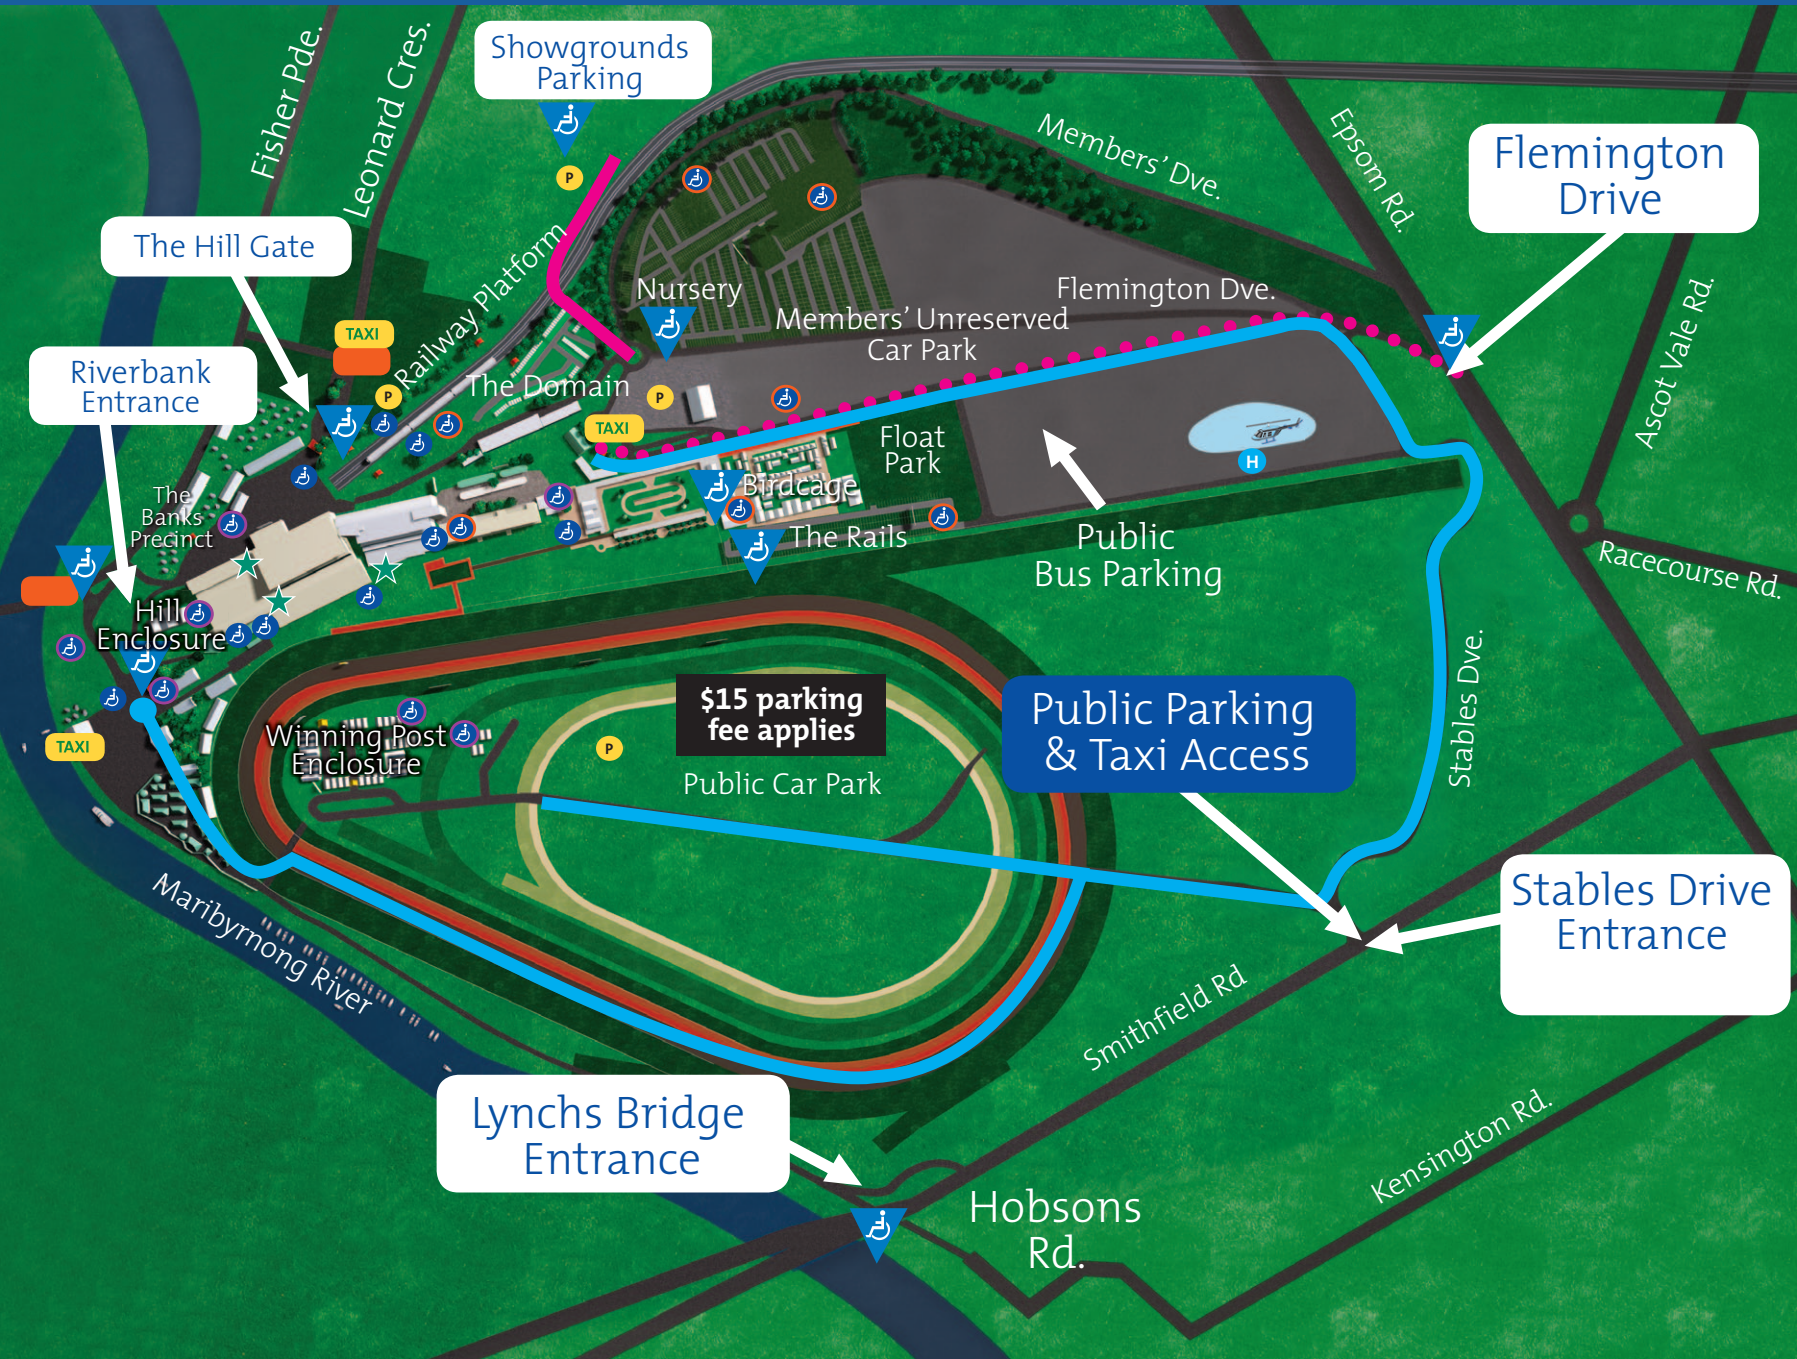

# Facilities map for people with disabilities

## Flemington Racecourse

### LEGEND

-  Public Toilets
-  Corporate Toilets
-  Members' Toilets
-  Parking
-  Free Shuttle Route
-  Viewing Area
-  Gradient 1 in 6
-  Gradient 1 in 12
-  TAXI Drop Off and Pick Up
-  Private Vehicle Drop Off/Pick Up
-  Preferred Entry

All listed facilities are for people with disabilities.